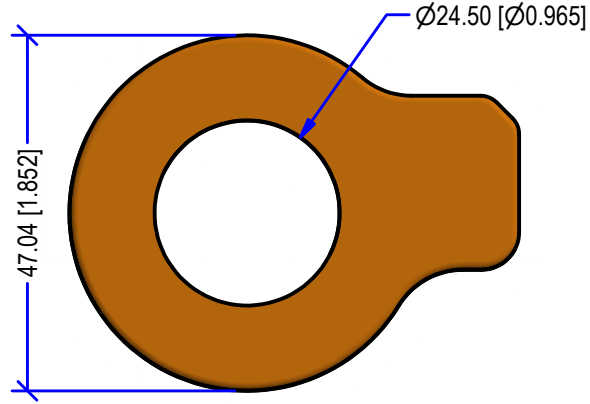

LABEL

LEFT

FRONT

RIGHT

ISOMETRIC

TOP

# Sensor, Hermes, 100, Assembly

UFS PN: 295118

DATE: 7/27/17

UFS Corporation  
330 North 400 East  
Valparaiso, IN 46383 USA  
Tel: (219) 464-2027  
Fax: (219) 464-8646  
www.ufsc.com  
NOTE:  
Units = mm  
Drawing Not to Scale  
unless noted.