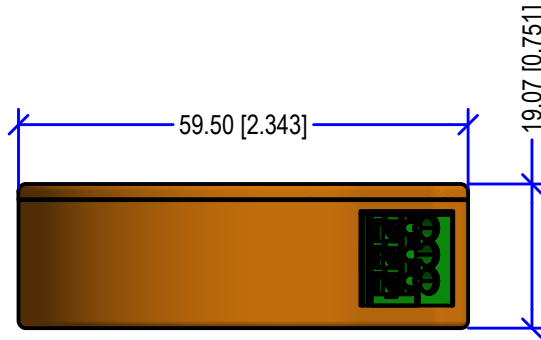

LABEL

LEFT

FRONT

RIGHT

ISOMETRIC

TOP

# Sensor, Hermes, 100, Assembly

UFS PN: 295118

DATE: 7/27/17

UFS Corporation  
330 North 400 East  
Valparaiso, IN 46383 USA  
Tel: (219) 464-2027  
Fax: (219) 464-8646  
www.ufsc.com  
NOTE:  
Units = mm  
Drawing Not to Scale  
unless noted.